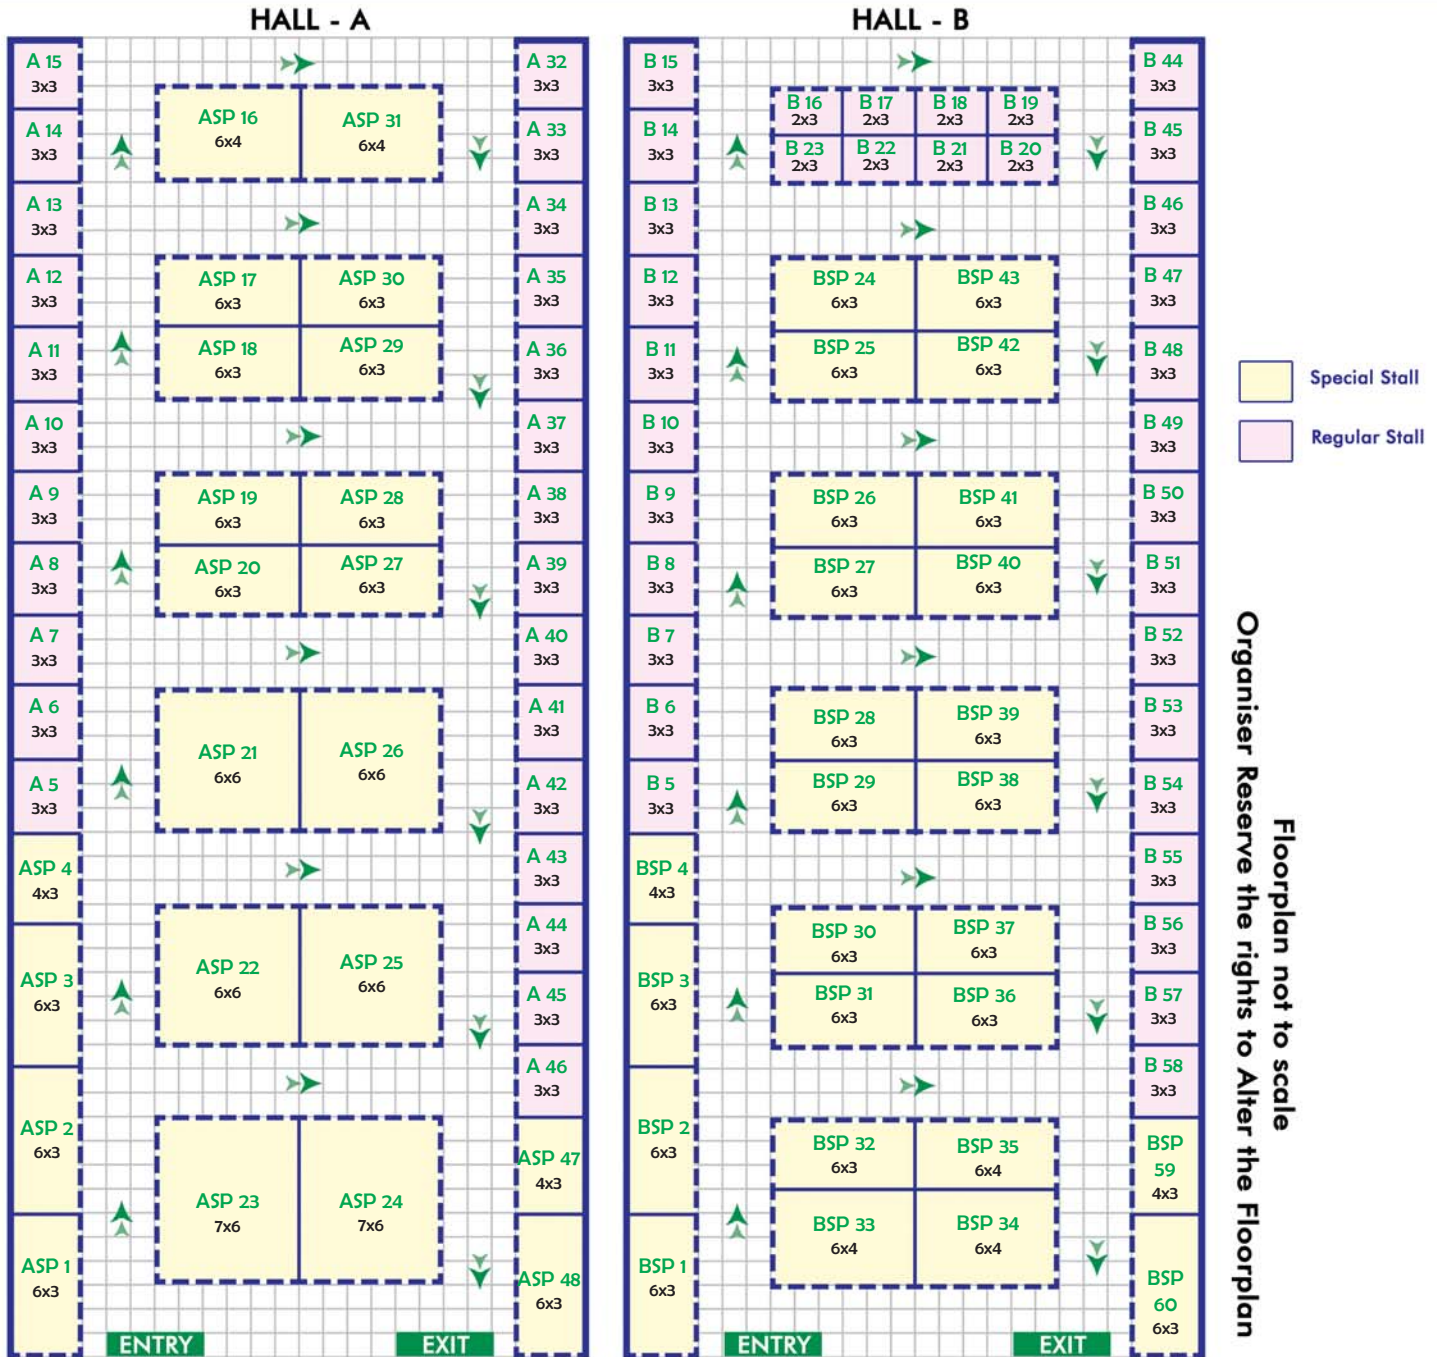

28<sup>th</sup> International Exhibition and Conference  
on Rice & Grain Processing Technology

Dates: 8-10 September 2017  
Venue: Gandhi Maidan, Patna, Bihar

Organised by:

SHINY TRADE  
EXPOSITIONS

**Participation Cost**

**Fabricated Stall :** The Smallest stall (booth) size 9 sq.mtr (3m x 3m)

**Bare Space:** The smallest space size is 36 sq.mtr (6x6) (foreign firms/Organizations must make payments in US Dollars)

**Stall/space Allocation and Payments:** ★ Stall/Space will be allotted on first-come-first serve basis ★ Applications received accompanied by 75% advance payment will only be considered for allocation of stall space ★ Space will be allocated to the company by name and no sub letting will be allowed in any manner. ★ No verbal bookings are accepted. Stall/space will be reserved strictly against the advance payment as above ★ Balance 25% payment should be made before **25th August 2017**.

Stall Type	Indian(₹)	USD \$
Special Stall (Shell Scheme)	₹ 11,000/sq.m	USD 350
Regular Stall (Shell Scheme)	₹ 10,000/sq.m	USD 250
Raw Space (Special Position)	₹ 10,000/sq.m	USD 250
Raw Space (Regular Position)	₹ 9,000/sq.m	USD 200